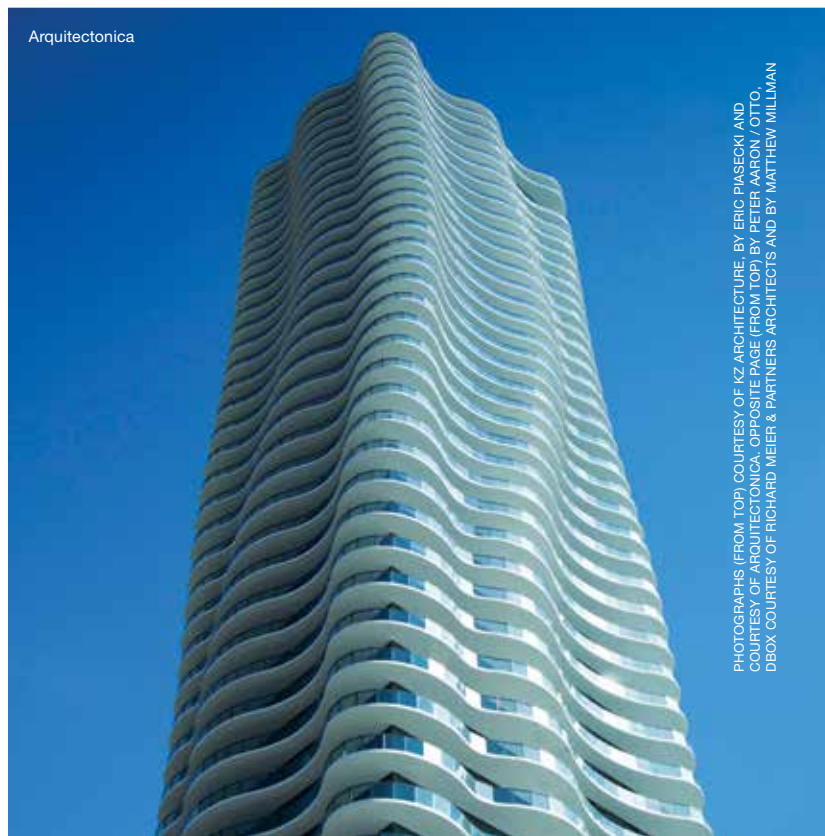

Our Top Coastal Architects of 2016

Welcome to our second annual **Ocean Home 50**, a unique and exclusive portfolio of the finest coastal architects in the United States and the Caribbean. From California to Cape Cod and Maine to Miami, these exceptional architects create outstanding classic and contemporary homes in some of the world's most spectacular oceanfront locations.

CALIFORNIA

AIDLIN DARLING DESIGN
aidlindarlingdesign.com

BELZBERG ARCHITECTS
belzbergarchitects.com

EHRlich YANAI RHEE CHANEY
eyrc.com

FOUGERON ARCHITECTURE
fougeron.com

KAA DESIGN GROUP
kaadesigngroup.com

LANDRY DESIGN GROUP
landrydesigngroup.com

MALCOLM DAVIS ARCHITECTURE
mdarch.net

NEUMANN MENDRO ANDRULAITIS ARCHITECTS
nmaarchitects.com

CONNECTICUT

ALLAN GREENBERG
allangreenberg.com

CHARLES HILTON ARCHITECTS
hiltonarchitects.com

ROGER FERRIS
ferrisarch.com

FLORIDA

ARQUITECTONICA
arquitectonica.com

BRILLHART ARCHITECTURE
brillhartarchitecture.com

CHOEFF LEVY FISCHMAN
clfarchitects.com

CLIFFORD M. SCHOLZ ARCHITECTS
cmsa1.com

GUY PETERSON
guypeterson.com

KZ ARCHITECTURE
kzarchitecture.com

RENE GONZALES
renegonzalezarchitect.com

REX NICHOLS ARCHITECTS
renicholsarchitects.com

STOFFT COONEY ARCHITECTS
stofftcooney.com

STRANG ARCHITECTURE
strangarchitecture.com

GEORGIA

HARRISON DESIGN
harrisondesign.com

HAWAII

DE REUS
dereusarchitects.com

MASSACHUSETTS

HUTKER ARCHITECTS
hutkerarchitects.com

NICHOLAEFF ARCHITECTURE + DESIGN
nicholaeff.com

PATRICK AHEARN ARCHITECT
patrickahearn.com

PETER ROSE & PARTNERS
roseandpartners.com

ROYAL BARRY WILLS
royalbarrywills.com

NEW YORK

ALEXANDER GORLIN ARCHITECTS
gorlinarchitects.com

CAMPION PLATT
campionplatt.com

DEBORAH BERKE
dberke.com